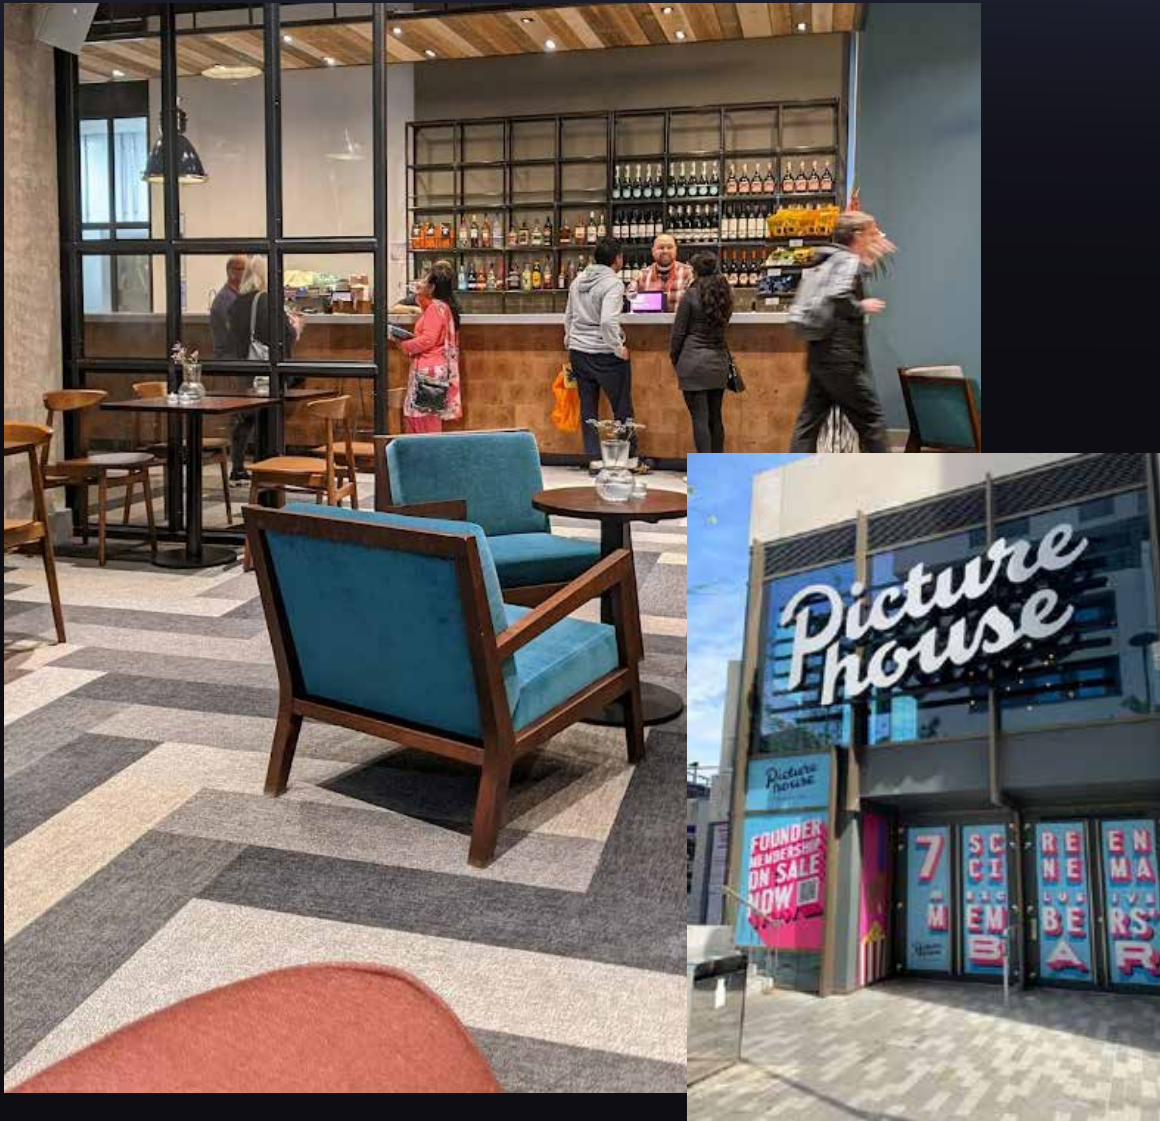

Our festival uses brilliant venues and welcomes local and international guests and audiences.

19 - 22 June 2025

WHEN AND WHERE

For our 25th anniversary we take over the new **Picturehouse Cinema** in Finsbury Park.

Join us from **Thursday 19th June** for a showcase of fantastic film from around the world.

Address:

17 City North Place, Finsbury Park,
London N4 3FU

Dates:

Thu 19 - Sun 22 June 2025

19 - 22 June 2025

WHAT THEY SAID