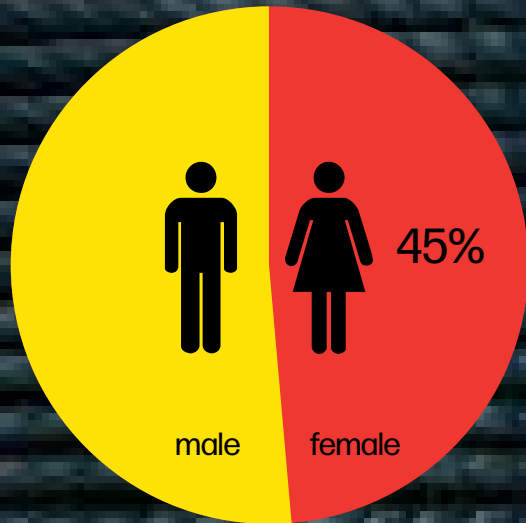

OUR AUDIENCE

Average capacity
85% at screenings,
most sold-out

Average age
20-54

tech-savvy,
politically active

70% own
two gaming
platforms

High income
earners

KEY FACTS

- 3000 attendees
- 20,000 uniques per month visit our site
- 36,000 on our social media
- 3,000 on our mailing list